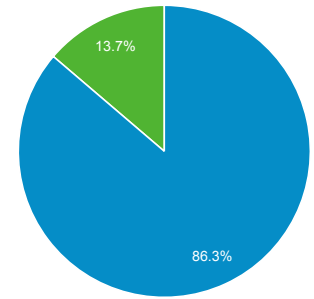

Audience Overview

All Users
100.00% Users

Jan 1, 2020 - Sep 30, 2020

Overview

Users 251,314	New Users 244,506	Sessions 364,312
Number of Sessions per User 1.45	Pageviews 671,497	Pages / Session 1.84
Avg. Session Duration 00:01:35	Bounce Rate 58.09%	

■ New Visitor ■ Returning Visitor

Language	Users	% Users
1. en-us	163,929	65.42%
2. ar	37,754	15.07%
3. en	15,603	6.23%
4. en-gb	14,202	5.67%
5. ar-ae	9,178	3.66%
6. ar-eg	2,360	0.94%
7. fr-fr	1,272	0.51%
8. ar-sa	1,157	0.46%
9. en-ae	674	0.27%
10. fr	538	0.21%