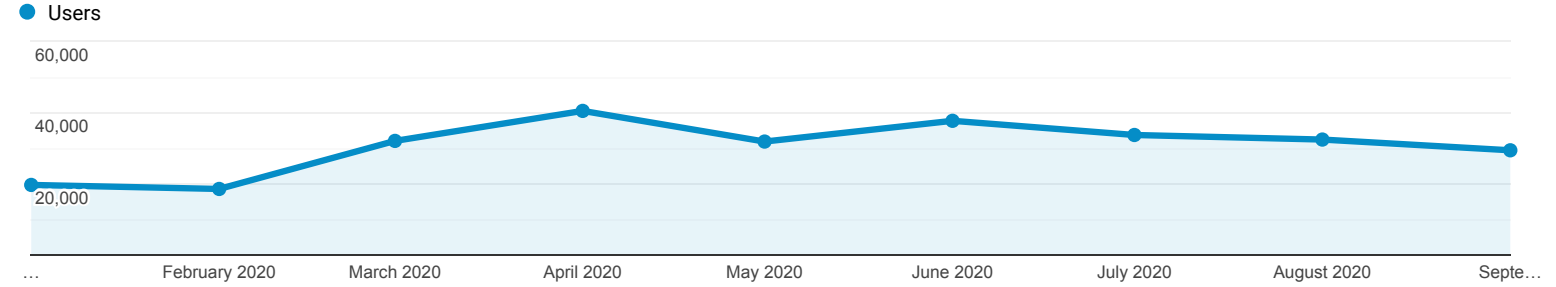

Audience Overview

All Users
100.00% Users

Jan 1, 2020 - Sep 30, 2020

Overview

Users 251,314	New Users 244,506	Sessions 364,312
Number of Sessions per User 1.45	Pageviews 671,497	Pages / Session 1.84
Avg. Session Duration 00:01:35	Bounce Rate 58.09%	