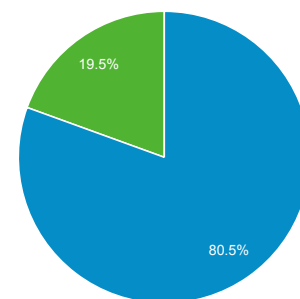

Users 137,547	New Users 131,217	Sessions 237,047
Number of Sessions per User 1.72	Pageviews 453,979	Pages / Session 1.92
Avg. Session Duration 00:02:08	Bounce Rate 67.58%	

■ New Visitor ■ Returning Visitor