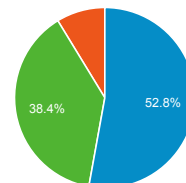

Visits

247,237

% of Total: 100.00% (247,237)

Visits and Avg. Visit Duration by Country / Territory

Country	Sessions	Avg. Session Duration
United Arab Emirates	209,942	00:03:29
Saudi Arabia	7,406	00:01:33
Egypt	6,468	00:02:32
Algeria	1,819	00:01:03
India	1,802	00:02:31
United States	1,657	00:01:56
Jordan	1,460	00:02:29
Oman	1,435	00:02:15
Qatar	1,153	00:02:08
Yemen	1,119	00:02:35

Visits by Traffic Type

organic direct referral email

Pageviews

550,714

% of Total: 100.00% (550,714)

Unique Visitors

122,244

% of Total: 100.00% (122,244)