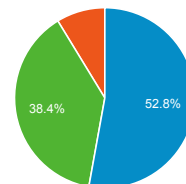

My Dashboard

Jan 1, 2014 - Dec 31, 2014

Visits

Sessions

Avg. Visit Duration

Avg. Session Duration

Visits by Traffic Type

organic direct referral email

Visits

247,237

% of Total: 100.00% (247,237)

Visits and Avg. Visit Duration by Country / Territory

Country	Sessions	Avg. Session Duration
United Arab Emirates	209,942	00:03:29
Saudi Arabia	7,406	00:01:33
Egypt	6,468	00:02:32
Algeria	1,819	00:01:03
India	1,802	00:02:31
United States	1,657	00:01:56
Jordan	1,460	00:02:29
Oman	1,435	00:02:15
Qatar	1,153	00:02:08
Yemen	1,119	00:02:35

Visits by Traffic Type

organic direct referral email

Pageviews

550,714

% of Total: 100.00% (550,714)

Unique Visitors

122,244

% of Total: 100.00% (122,244)